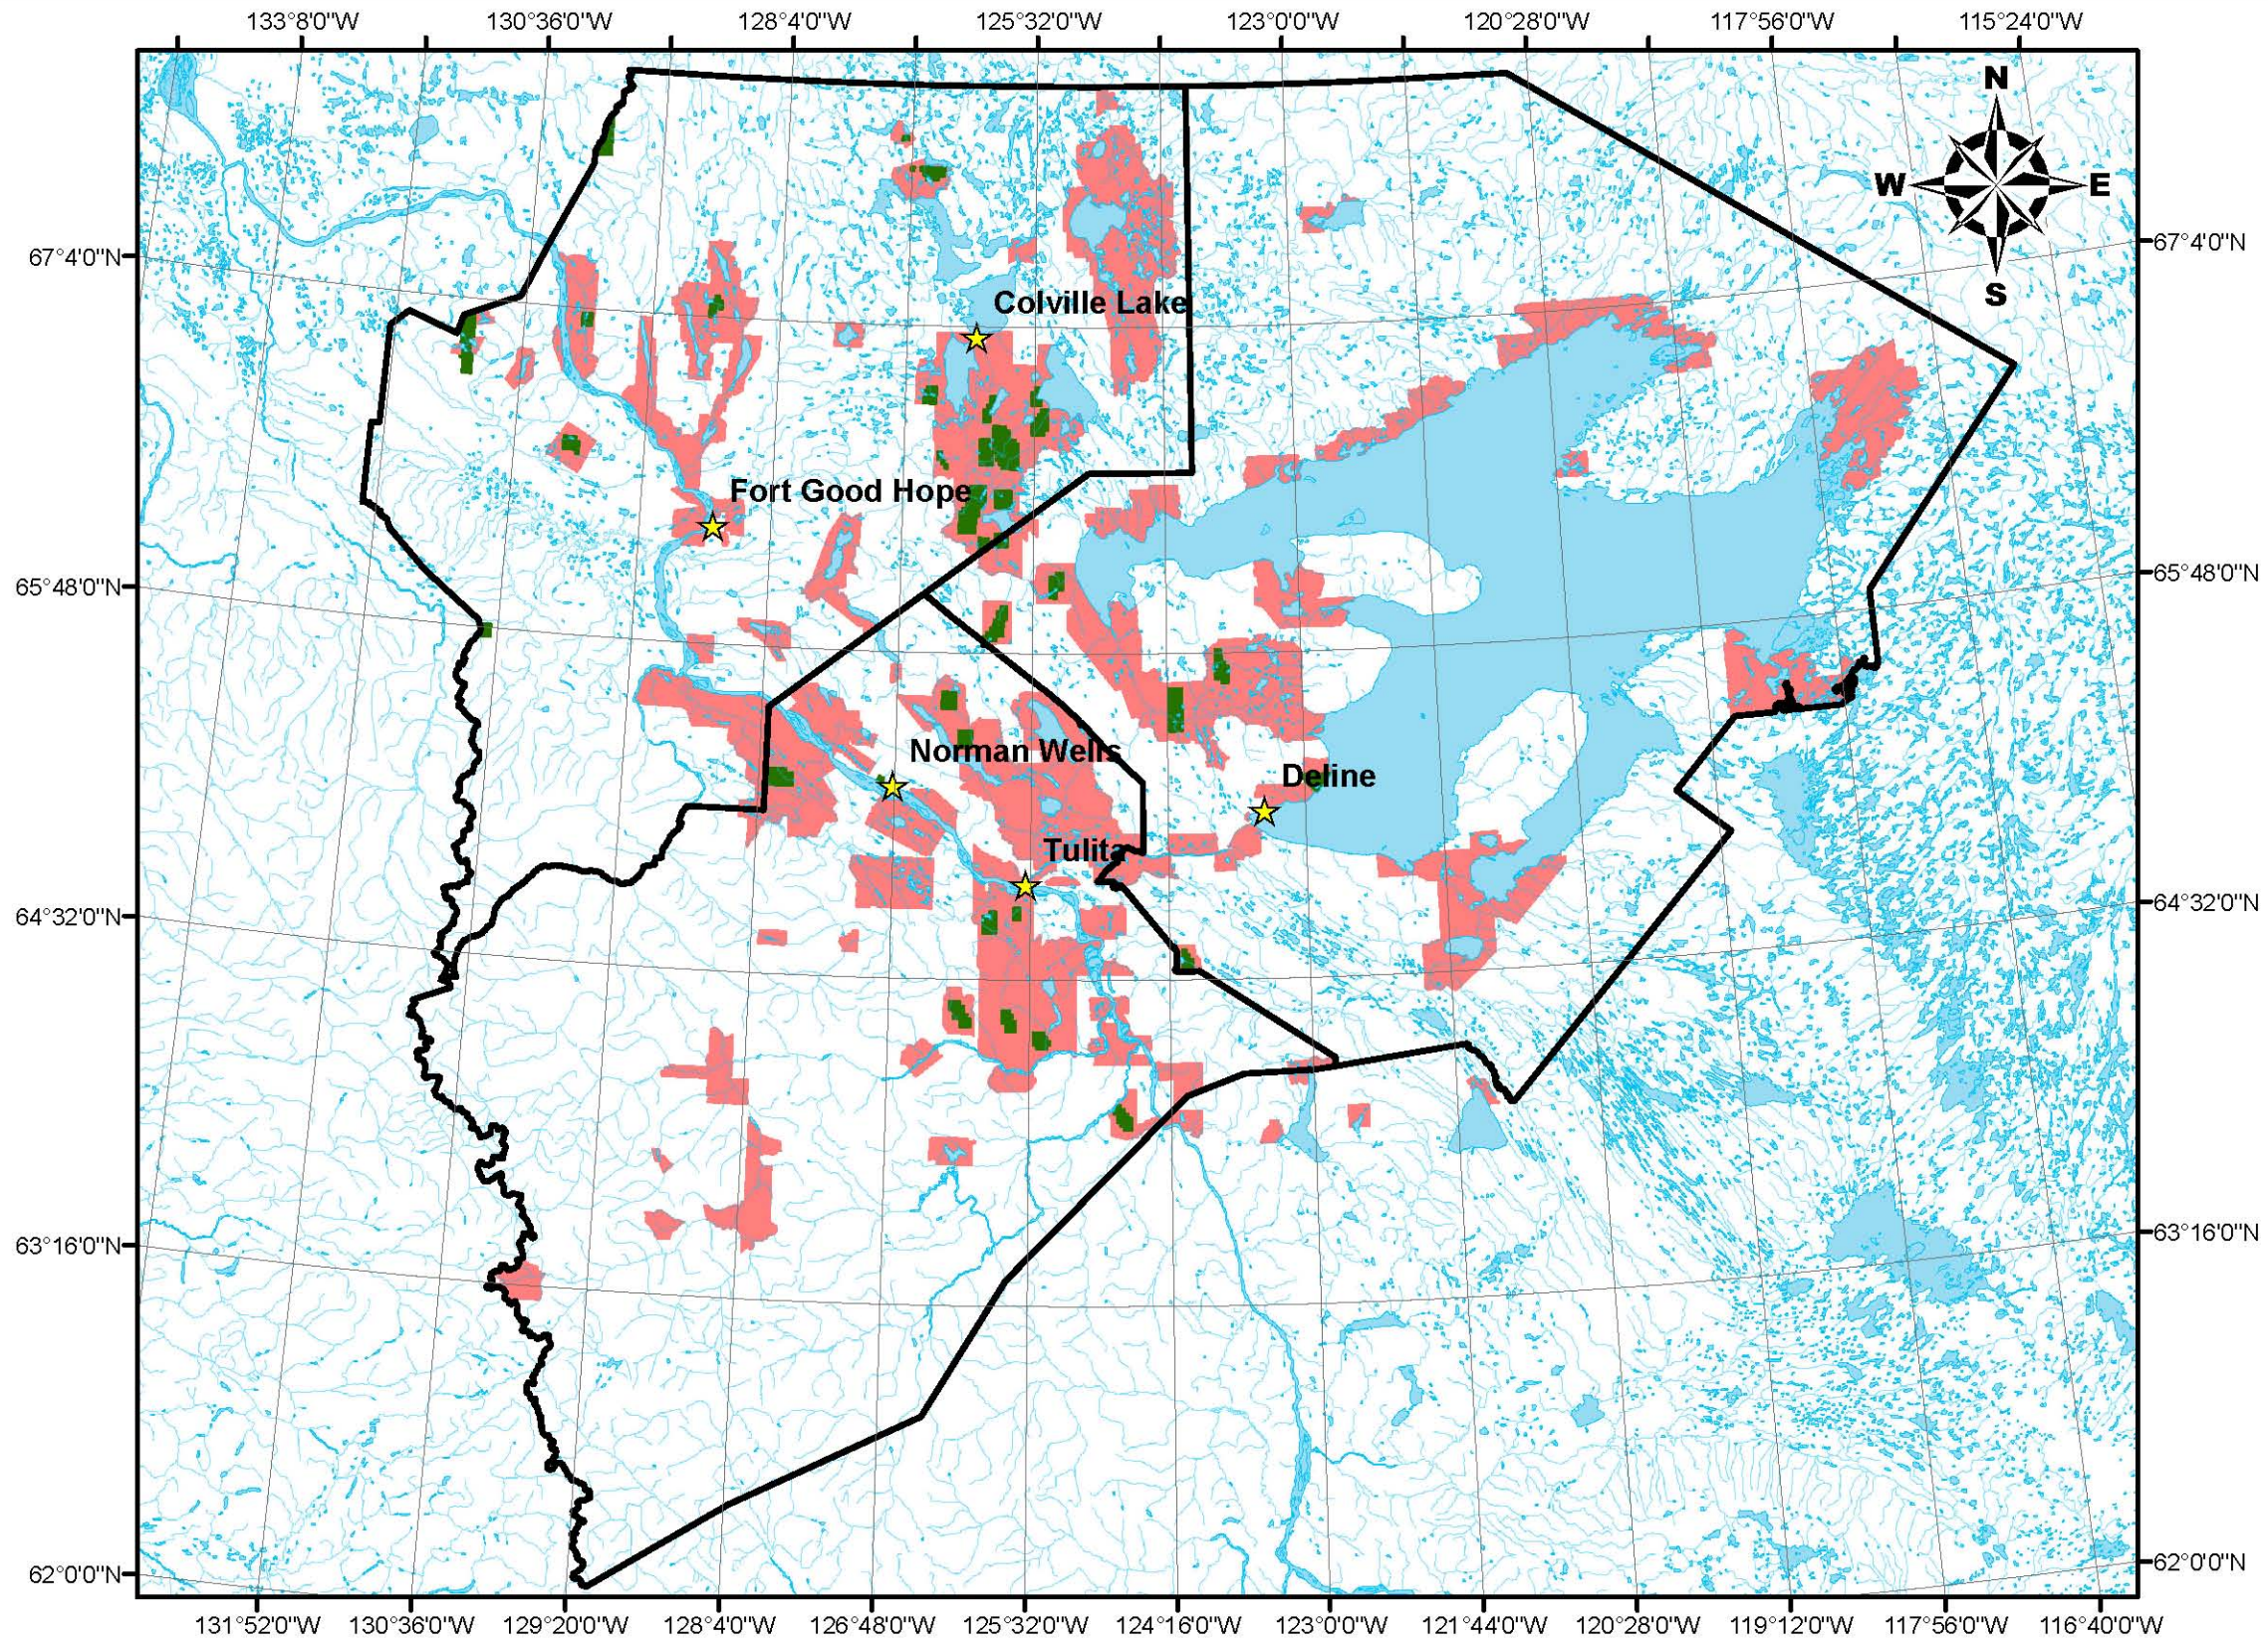

Surface and Subsurface Lands of the Sahtu Settlement Area

 Sahtu Surface Rights
 Sahtu Subsurface Rights

For illustration purposes only.
Not a legal document.
Sahtu Land and Water Board
Box 1
Fort Good Hope, NT X0E 0H0
(867) 598-2413
January 28, 2011