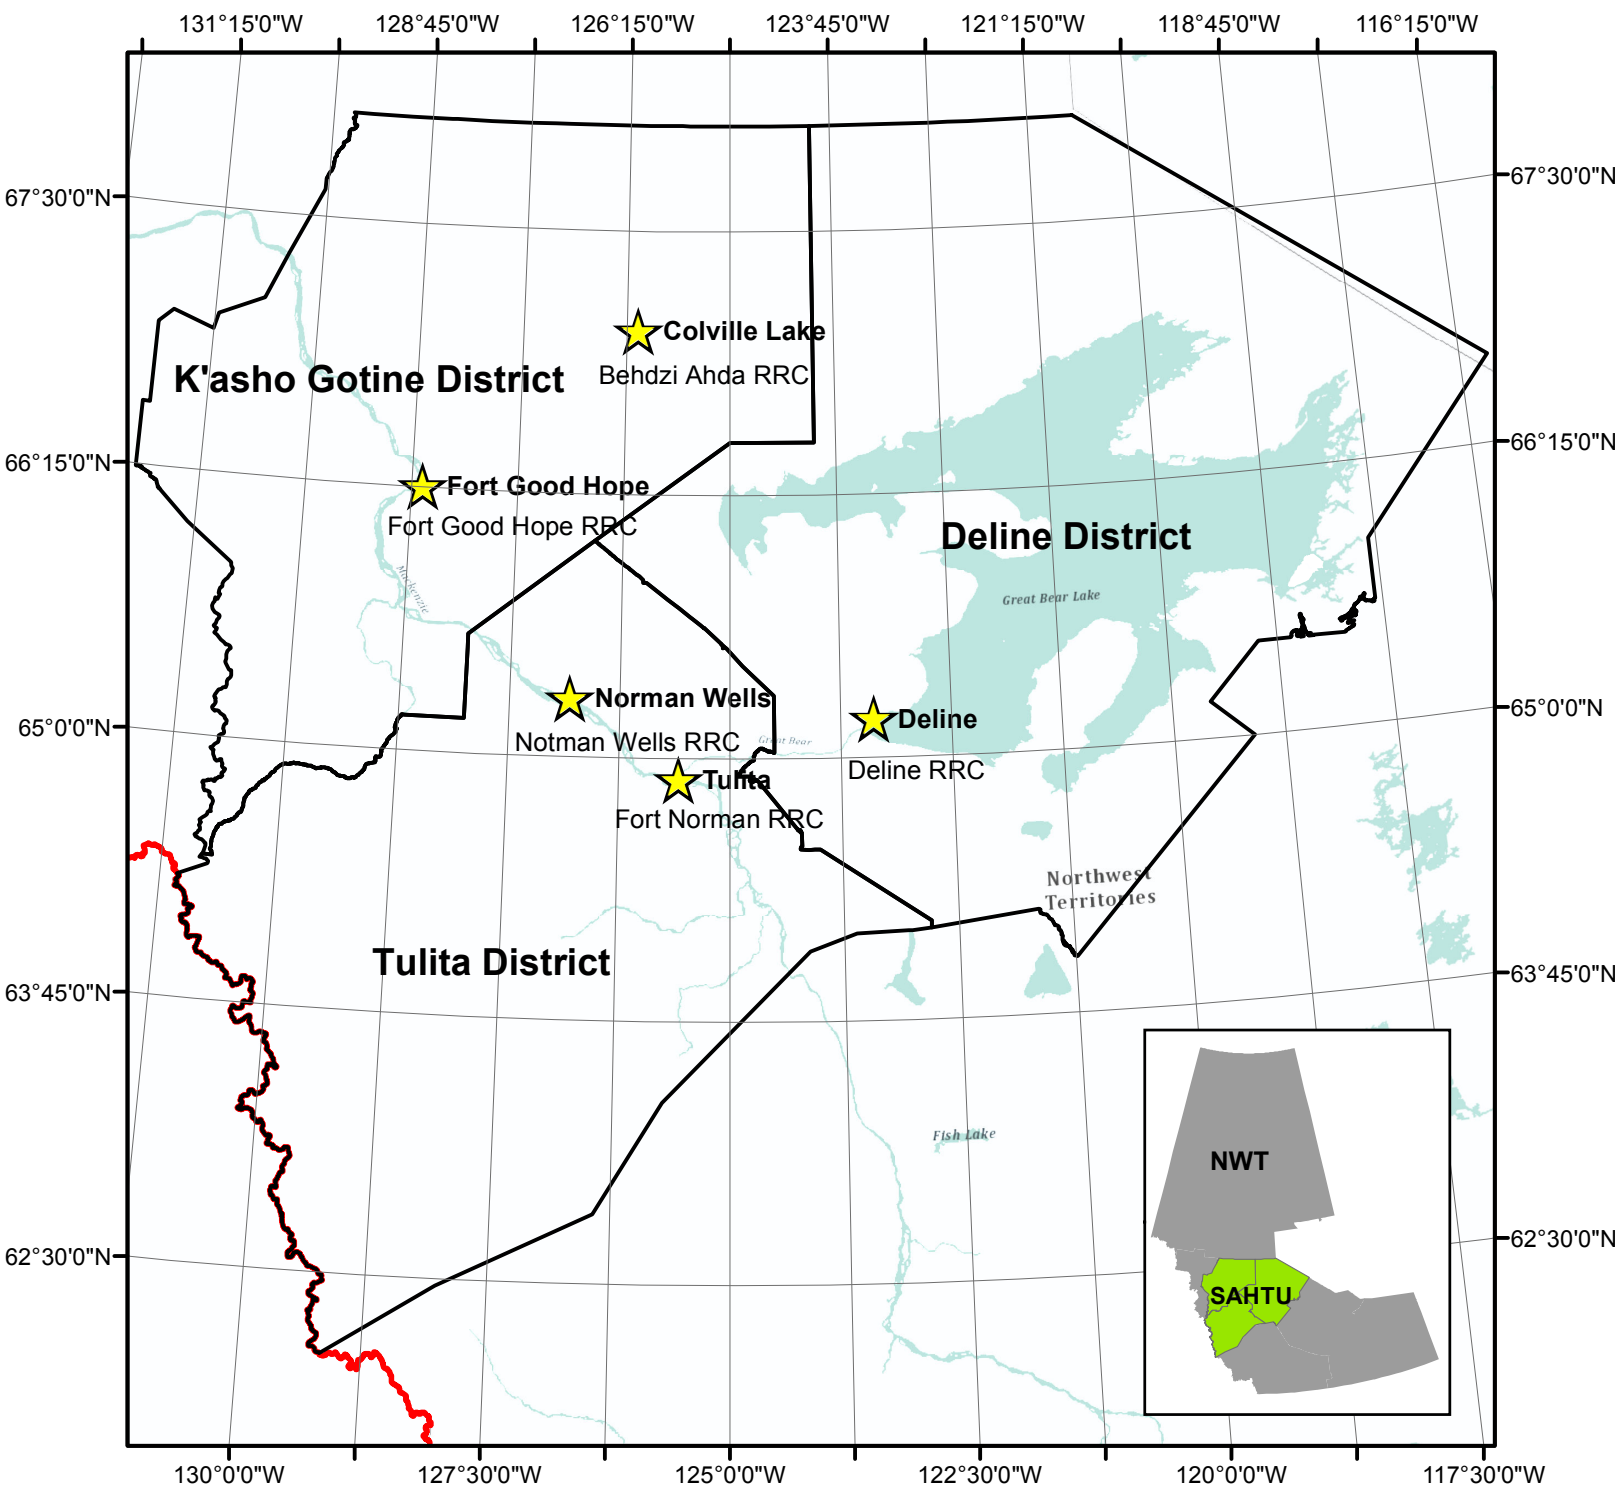

# Sahtu Settlement Area

**1:4,000,000**

**Legend**

- Communities
- Sahtu Districts
- Yukon

For illustration purposes only.  
Not a legal document.

Sahtu Land and Water Board  
Box 1  
Fort Good Hope, NT X0E 0H0  
(867) 598-2413